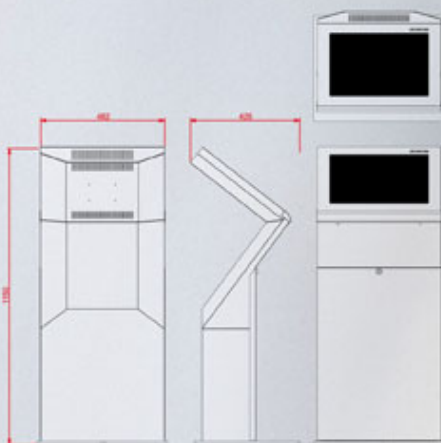

aceos

P R O V I D E & A C C E S S

I N F O K I O S K

aceos

aceos

Clean Wall Mount / Post Mount

- material:** sheet metal, all colors available
also stainless steel
- dimensions:** 620 x 483 x 76 mm
- mount:** easy wall mount adapter,
optional post to sealing and floor mount
- tech:** mini wireless computer, 19" touch screen
safe screen also available
- NOTE:** front panel option for customer logo

Oblique Wall Mount

- material:** sheet metal, all colors available
also stainless steel
wooden part, walnut or custom
- dimensions:** 736 x 480 x 369 mm
- mount:** easy wall mount, for tapered
mount optional unit
- tech:** mini wireless computer, 19" touch screen
safe screen also available

Touch Floor Stand

- material:** sheet metal, all colors available
also stainless steel
wooden part, walnut or custom
- dimensions:** 1150 x 482 x 426 mm
- mount:** option for floor peg
- tech:** desktop computer, 19" touch screen
safe screen also available
- NOTE:** front panel option for customer logo,
adjustable height

Key Floor Stand

- material:** sheet metal, all colors available
also stainless steel
wooden part, walnut or custom
- dimensions:** 1294 x 450 x 488 mm
- mount:** option for floor peg
- tech:** desktop computer, 19" screen
keyboard with touch mouse
- NOTE:** front panel option for customer logo,
adjustable height