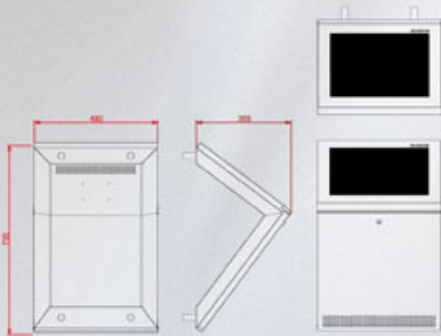

aceos

P R O V I D E & A C C E S S

I N F O K I O S K

aceos

aceos

Clean Wall Mount / Post Mount

- material:** sheet metal, all colors available
also stainless steel
- dimensions:** 620 x 483 x 76 mm
- mount:** easy wall mount adapter,
optional post to sealing and floor mount
- tech:** mini wireless computer, 19" touch screen
safe screen also available
- NOTE:** front panel option for customer logo

Oblique Wall Mount

- material:** sheet metal, all colors available
also stainless steel
wooden part, walnut or custom
- dimensions:** 736 x 480 x 369 mm
- mount:** easy wall mount, for tapered
mount optional unit
- tech:** mini wireless computer, 19" touch screen
safe screen also available

Touch Floor Stand

- material:** sheet metal, all colors available
also stainless steel
wooden part, walnut or custom
- dimensions:** 1150 x 482 x 426 mm
- mount:** option for floor peg
- tech:** desktop computer, 19" touch screen
safe screen also available
- NOTE:** front panel option for customer logo,
adjustable height

Key Floor Stand

- material:** sheet metal, all colors available
also stainless steel
wooden part, walnut or custom
- dimensions:** 1294 x 450 x 488 mm
- mount:** option for floor peg
- tech:** desktop computer, 19" screen
keyboard with touch mouse
- NOTE:** front panel option for customer logo,
adjustable height