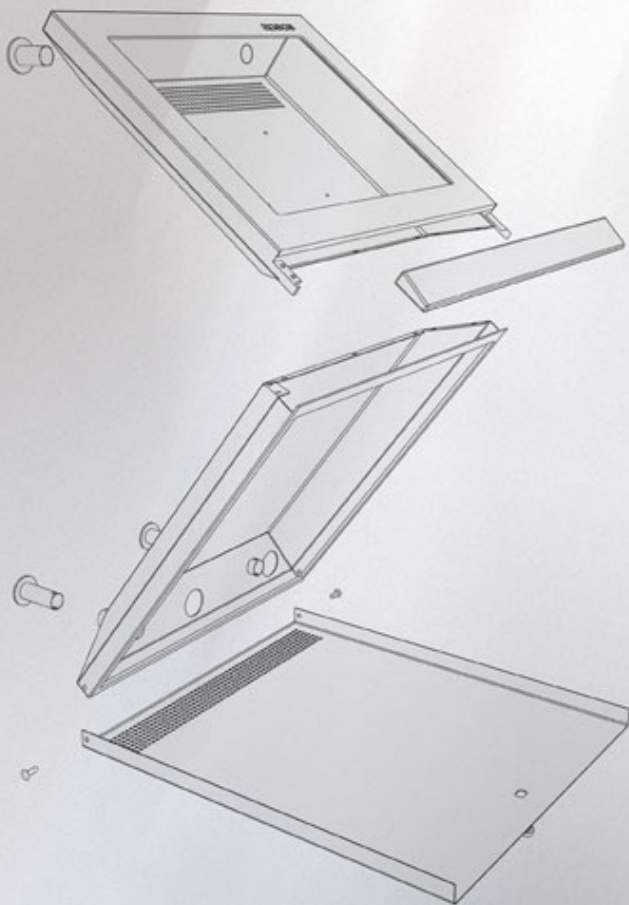

aceos

P R O V I D E & A C C E S S

I N F O K I O S K

aceos

aceos

Clean Wall Mount / Post Mount

- material:** sheet metal, all colors available
also stainless steel
- dimensions:** 620 x 483 x 76 mm
- mount:** easy wall mount adapter,
optional post to sealing and floor mount
- tech:** mini wireless computer, 19" touch screen
safe screen also available
- NOTE:** front panel option for customer logo

Oblique Wall Mount

- material:** sheet metal, all colors available
also stainless steel
wooden part, walnut or custom
- dimensions:** 736 x 480 x 369 mm
- mount:** easy wall mount, for tapered
mount optional unit
- tech:** mini wireless computer, 19" touch screen
safe screen also available

Touch Floor Stand

- material:** sheet metal, all colors available
also stainless steel
wooden part, walnut or custom
- dimensions:** 1150 x 482 x 426 mm
- mount:** option for floor peg
- tech:** desktop computer, 19" touch screen
safe screen also available
- NOTE:** front panel option for customer logo,
adjustable height

Key Floor Stand

- material:** sheet metal, all colors available
also stainless steel
wooden part, walnut or custom
- dimensions:** 1294 x 450 x 488 mm
- mount:** option for floor peg
- tech:** desktop computer, 19" screen
keyboard with touch mouse
- NOTE:** front panel option for customer logo,
adjustable height