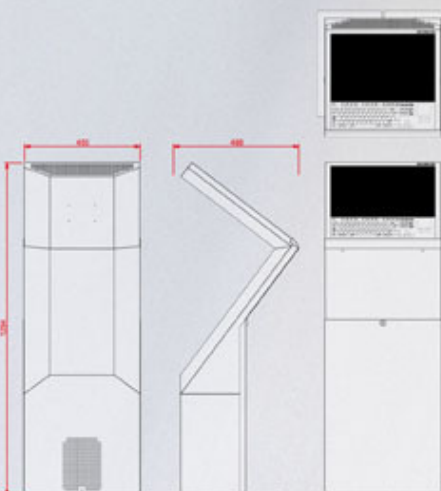

aceos

P R O V I D E & A C C E S S

I N F O K I O S K

aceos

aceos

Clean Wall Mount / Post Mount

- material:** sheet metal, all colors available
also stainless steel
- dimensions:** 620 x 483 x 76 mm
- mount:** easy wall mount adapter,
optional post to sealing and floor mount
- tech:** mini wireless computer, 19" touch screen
safe screen also available
- NOTE:** front panel option for customer logo

Oblique Wall Mount

- material:** sheet metal, all colors available
also stainless steel
wooden part, walnut or custom
- dimensions:** 736 x 480 x 369 mm
- mount:** easy wall mount, for tapered
mount optional unit
- tech:** mini wireless computer, 19" touch screen
safe screen also available

Touch Floor Stand

- material:** sheet metal, all colors available
also stainless steel
wooden part, walnut or custom
- dimensions:** 1150 x 482 x 426 mm
- mount:** option for floor peg
- tech:** desktop computer, 19" touch screen
safe screen also available
- NOTE:** front panel option for customer logo,
adjustable height

Key Floor Stand

- material:** sheet metal, all colors available
also stainless steel
wooden part, walnut or custom
- dimensions:** 1294 x 450 x 488 mm
- mount:** option for floor peg
- tech:** desktop computer, 19" screen
keyboard with touch mouse
- NOTE:** front panel option for customer logo,
adjustable height