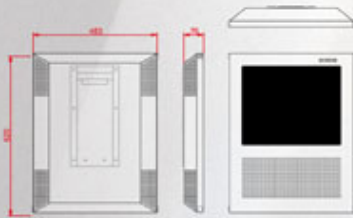

aceos

P R O V I D E & A C C E S S

I N F O K I O S K

aceos

aceos

Clean Wall Mount / Post Mount

- material:** sheet metal, all colors available
also stainless steel
- dimensions:** 620 x 483 x 76 mm
- mount:** easy wall mount adapter,
optional post to sealing and floor mount
- tech:** mini wireless computer, 19" touch screen
safe screen also available
- NOTE:** front panel option for customer logo

Oblique Wall Mount

- material:** sheet metal, all colors available
also stainless steel
wooden part, walnut or custom
- dimensions:** 736 x 480 x 369 mm
- mount:** easy wall mount, for tapered
mount optional unit
- tech:** mini wireless computer, 19" touch screen
safe screen also available

Touch Floor Stand

- material:** sheet metal, all colors available
also stainless steel
wooden part, walnut or custom
- dimensions:** 1150 x 482 x 426 mm
- mount:** option for floor peg
- tech:** desktop computer, 19" touch screen
safe screen also available
- NOTE:** front panel option for customer logo,
adjustable height

Key Floor Stand

- material:** sheet metal, all colors available
also stainless steel
wooden part, walnut or custom
- dimensions:** 1294 x 450 x 488 mm
- mount:** option for floor peg
- tech:** desktop computer, 19" screen
keyboard with touch mouse
- NOTE:** front panel option for customer logo,
adjustable height